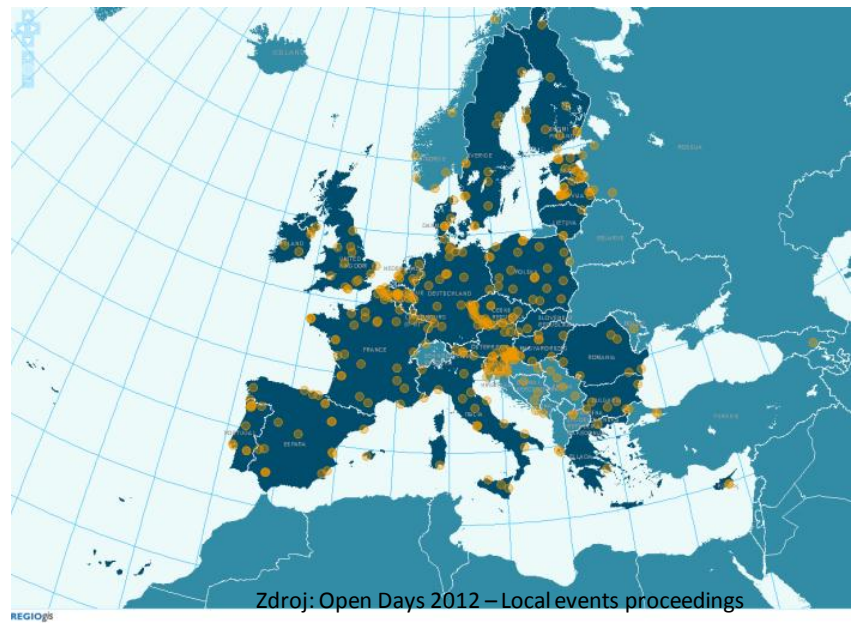

Europe in my region|city

Europe's regions and cities taking off for 2020

Vendula Raymova
Director and chief executive
Bohemia EU Planners Ltd.
Brussels office
Mobile: BE +32 495 244 175, CZ +420 739 356 856
raymova@bohemiaeuplanners.eu
www.bohemiaeuplanners.eu
<http://www.facebook.com/BohemiaEUPlanners>