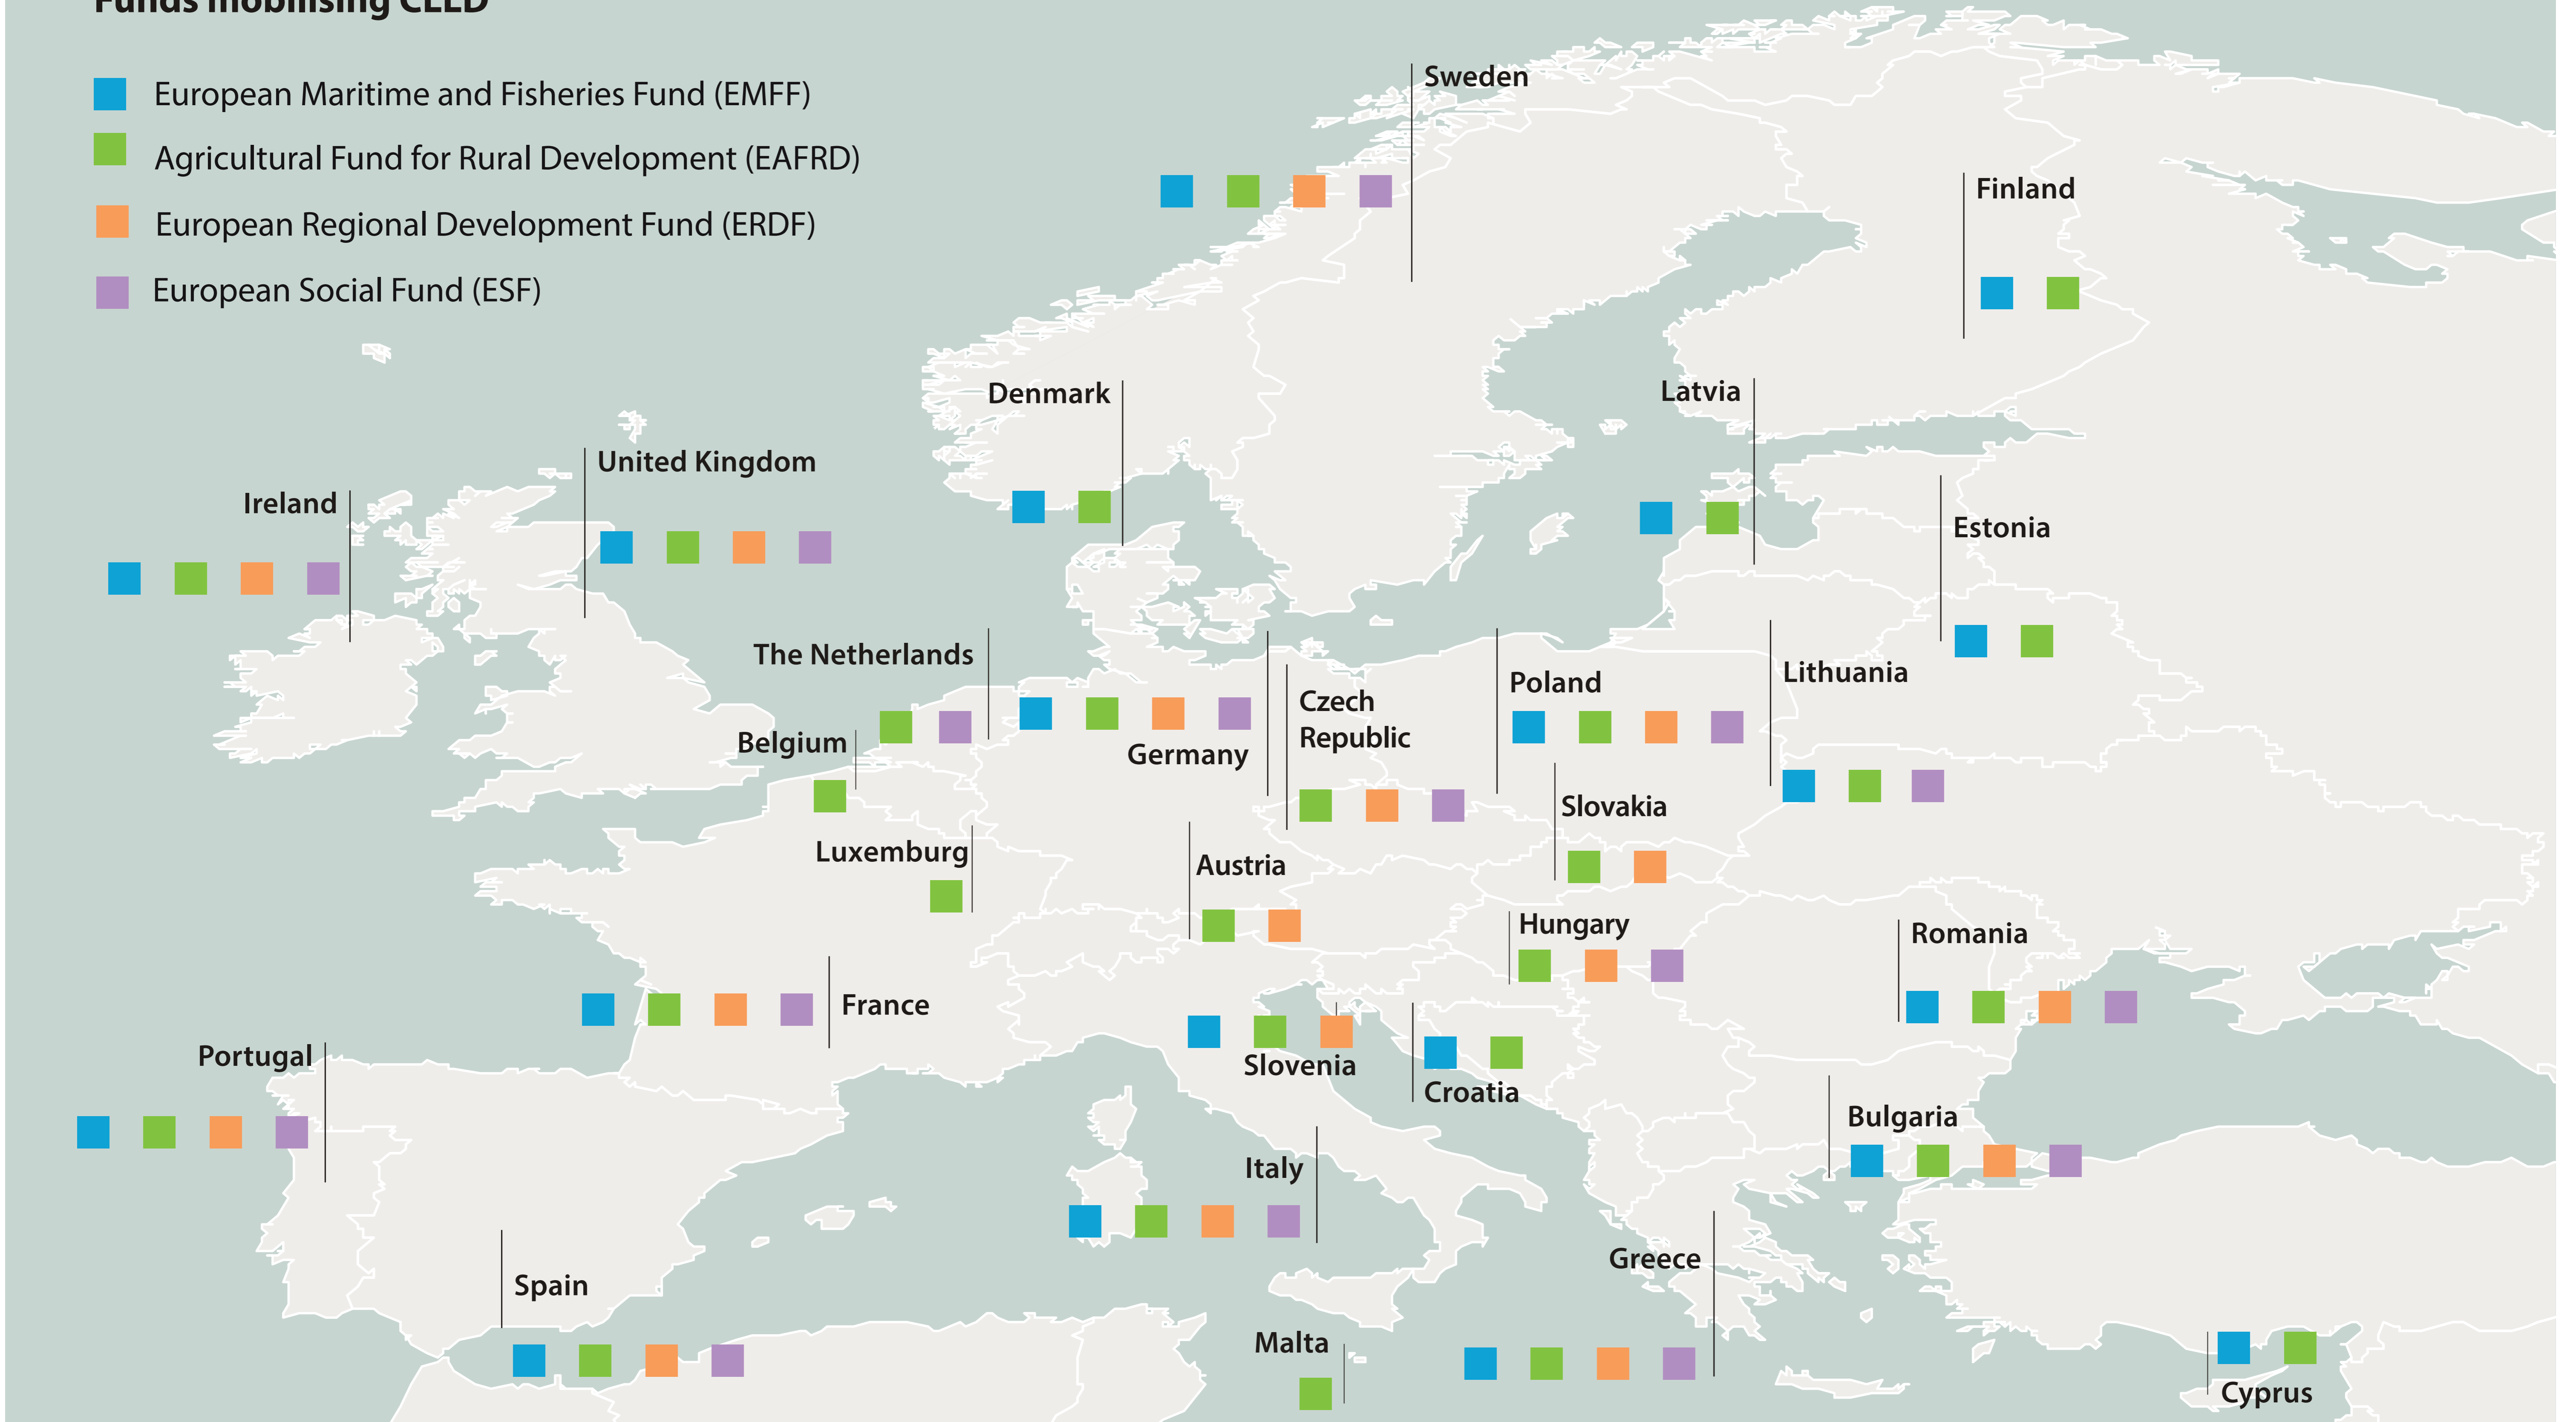

CLLD in Europe

European Structural Investment Funds mobilising CLLD

- European Maritime and Fisheries Fund (EMFF)
- Agricultural Fund for Rural Development (EAFRD)
- European Regional Development Fund (ERDF)
- European Social Fund (ESF)

CLLD in figures

Total CLLD budget per fund (EU contribution Million €)

*Data collection, control/enforcement and IMP measures aside.

Multi-funded strategies across Europe

AT, BG, CZ, DE, DK, ES, FI, FR, GR, HU, IT, LT, LV, PL, PT, SE, SI, SK, UK

BE, EE, HR, IE, LU, MT, NL
CY, RO

- multifunding allowed
- not excluded
- not allowed

Source: Partnership Agreements and MS information.