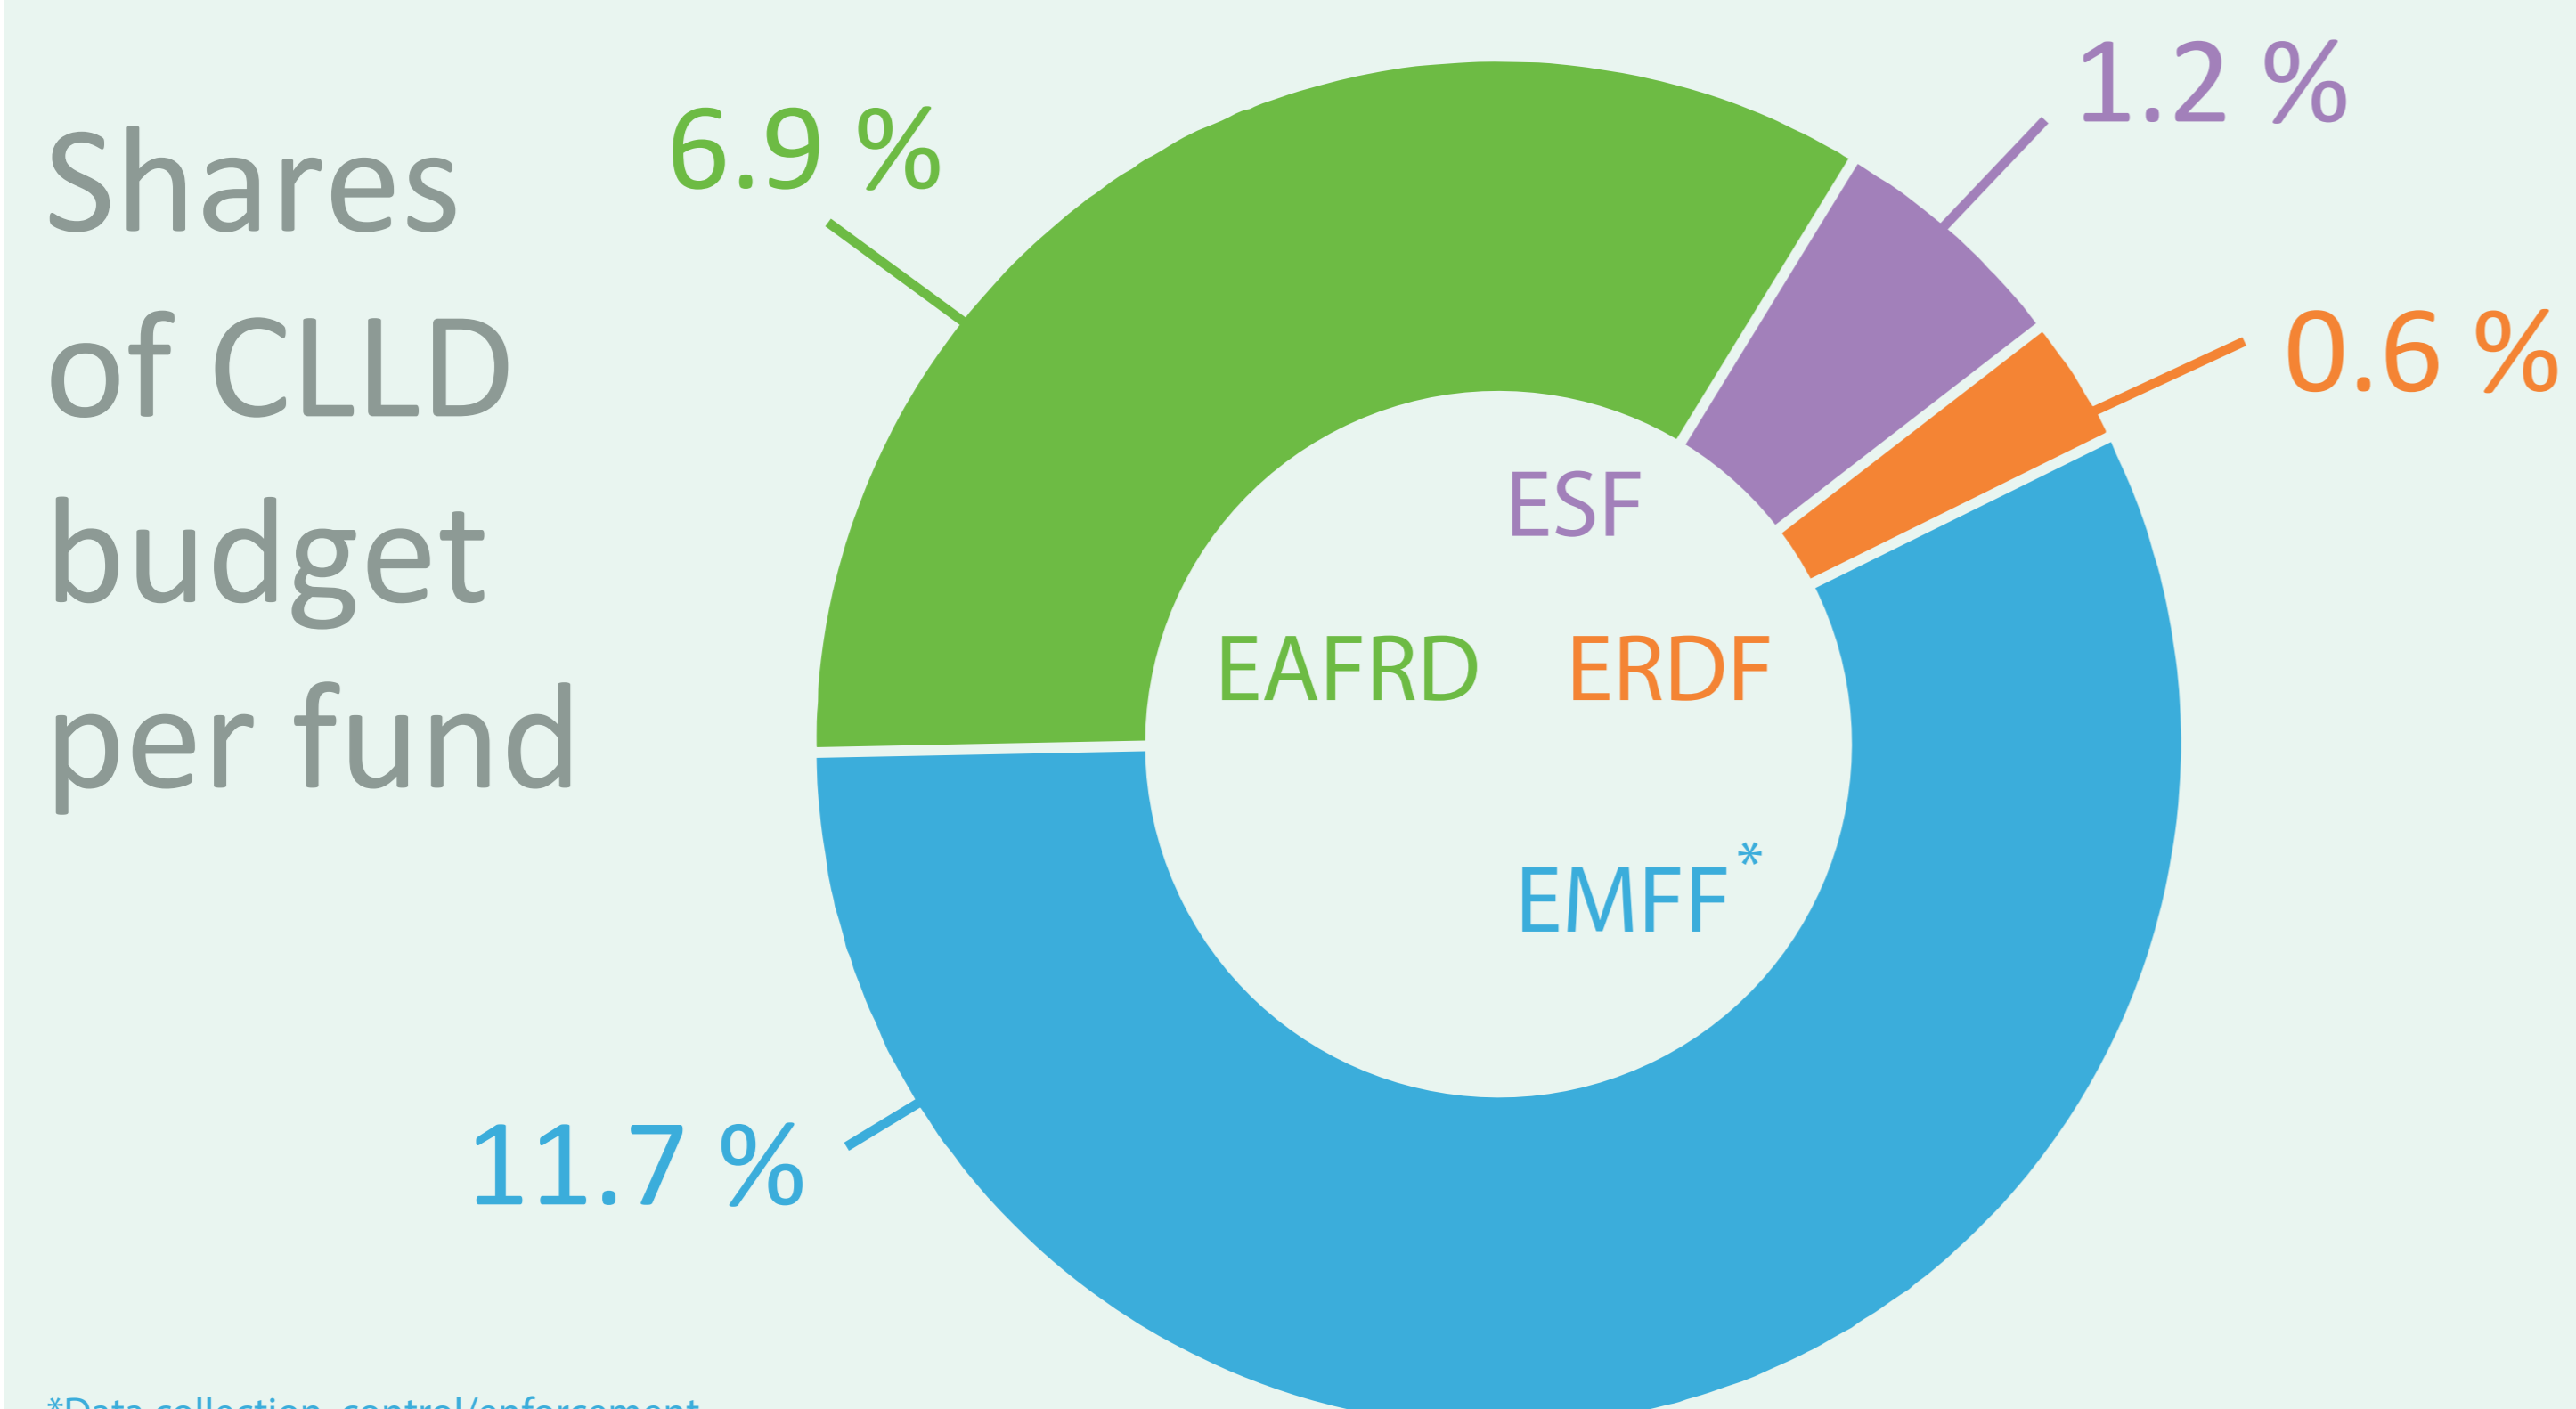

CLLD in Europe

European Structural Investment Funds mobilising CLLD

- European Maritime and Fisheries Fund (EMFF)
- Agricultural Fund for Rural Development (EAFRD)
- European Regional Development Fund (ERDF)
- European Social Fund (ESF)

CLLD in figures

Total CLLD budget per fund (EU contribution Million €)

*Data collection, control/enforcement and IMP measures aside.

Multi-funded strategies across Europe

AT, BG, CZ, DE, DK, ES, FI, FR, GR, HU, IT, LT, LV, PL, PT, SE, SI, SK, UK