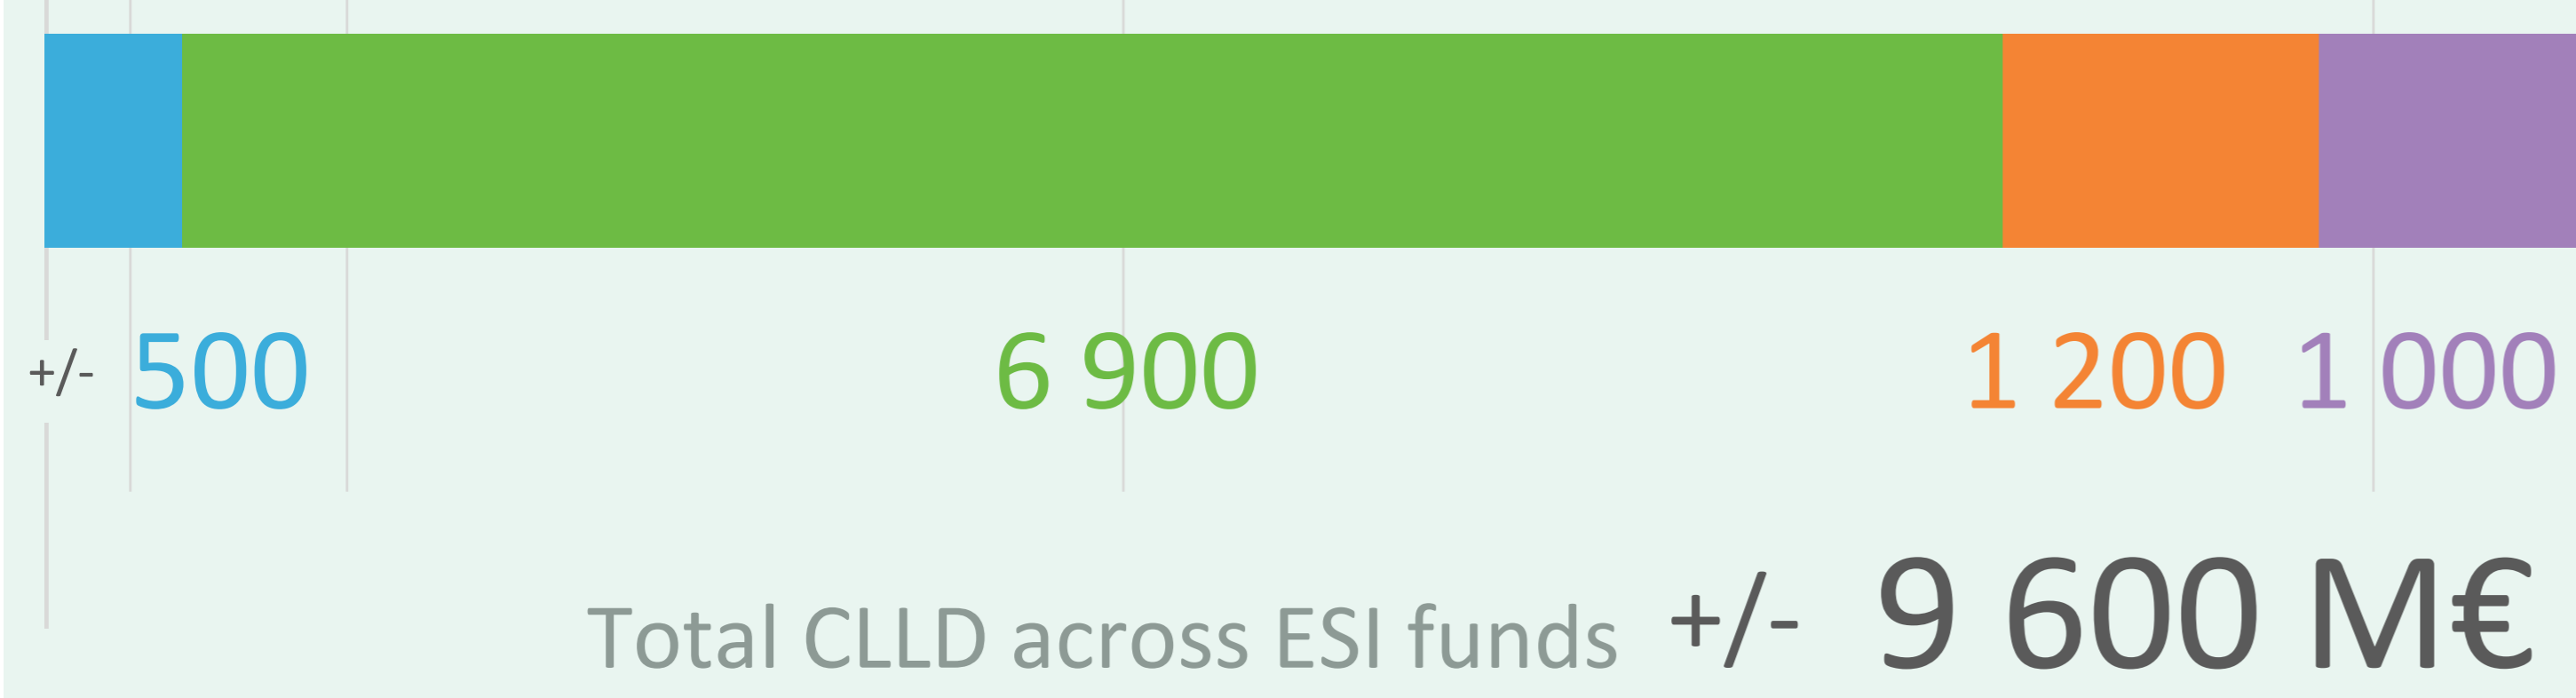

CLLD in Europe

European Structural Investment Funds mobilising CLLD

- European Maritime and Fisheries Fund (EMFF)
- Agricultural Fund for Rural Development (EAFRD)
- European Regional Development Fund (ERDF)
- European Social Fund (ESF)

CLLD in figures

Total CLLD budget per fund (EU contribution Million €)

*Data collection, control/enforcement and IMP measures aside.

Multi-funded strategies across Europe

AT, BG, CZ, DE, DK, ES, FI, FR, GR, HU, IT, LT, LV, PL, PT, SE, SI, SK, UK