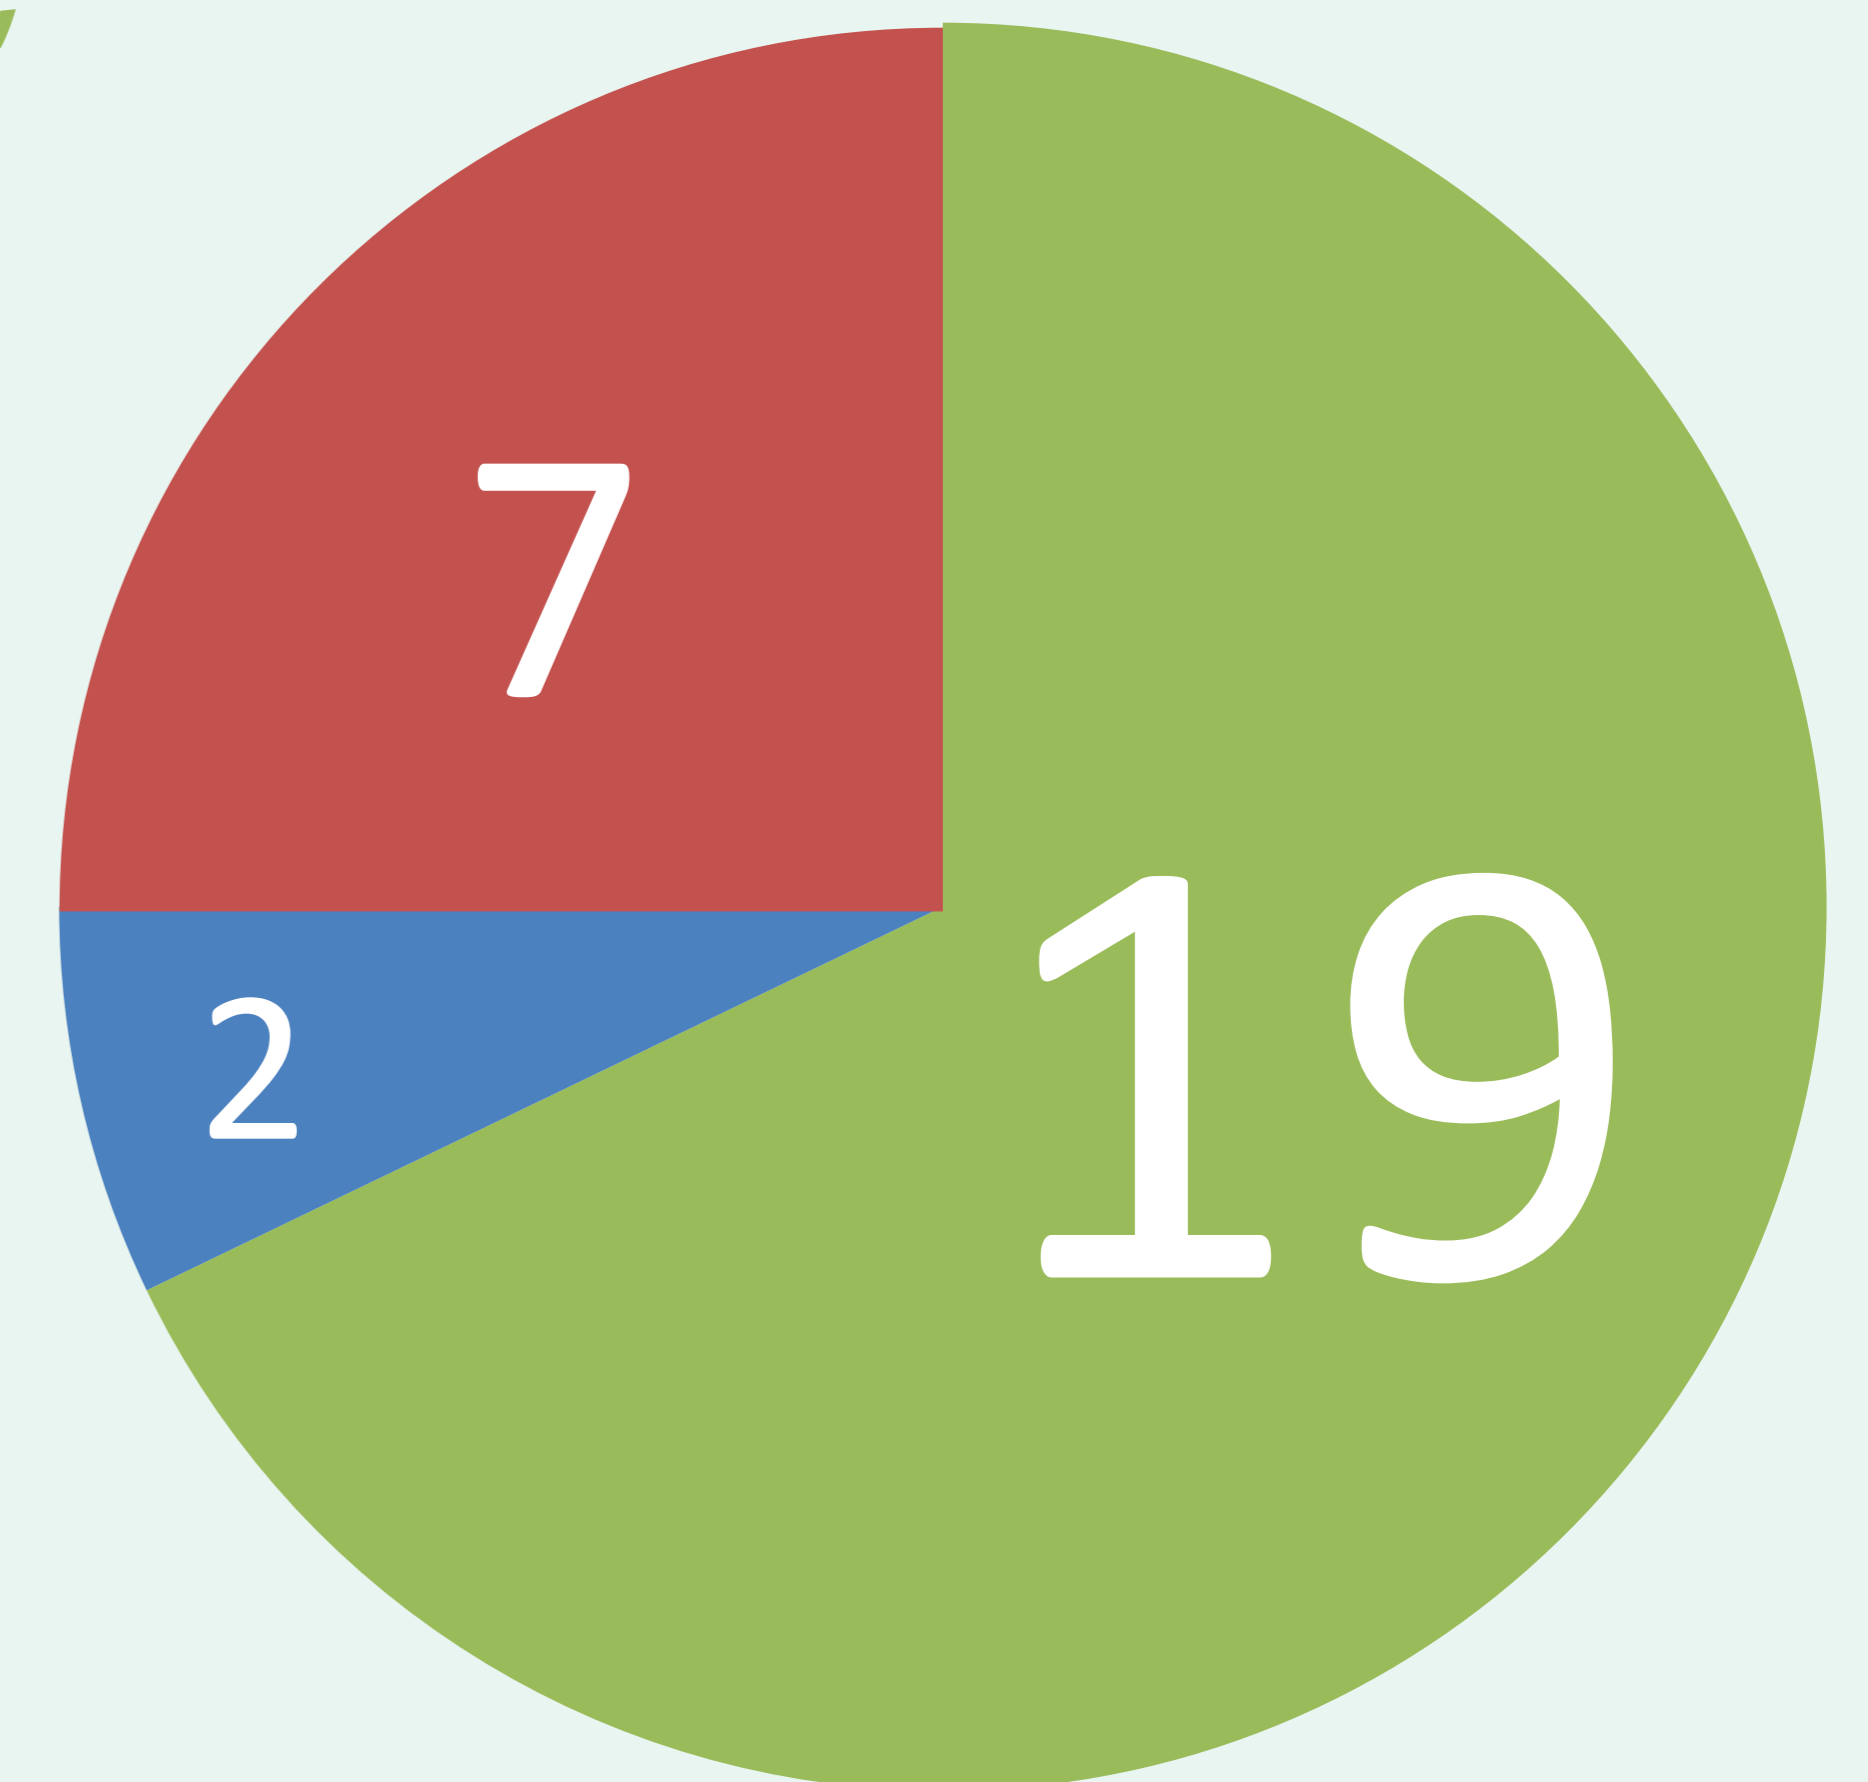

Source: Partnership Agreements and MS information.